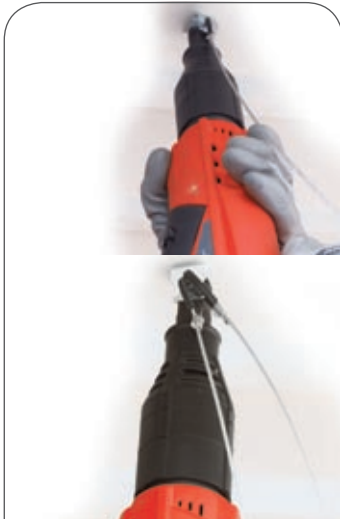

COMPLETE POWDER ACTUATED SYSTEM FOR CONCRETE & STEEL APPLICATIONS

The range consists of a pre-determined length of wire from 1 metre to 10 metres with a choice of Safe Working Loads:

- Green 10kg
- Silver 35kg

The system consists of wire and clip with a ferruled shot fire bracket complete with ballistic point nail.

- Key free release system
- Available in single or double wire drop
- Eliminates drilling
- Tear drop shape allows for wire to rotate through 180deg in bracket for angled applications
- Wire rotation reduces pressure on nail when service is not directly below anchor point

APPLICATION

Suitable for fixing substrates including:

- Concrete Slab
- Profile Steel Decking

- Ballistic point nail compatible with a range of Powder Actuated Tools (PAT)
Hilti DX460, DXA40, DXA41 & DX351
Spit P200 & P370
- Plastic protection sleeve
- High tensile Galvanised wire 1960n/mm² grade 7x7 construction
- BSEN 12385 Standard